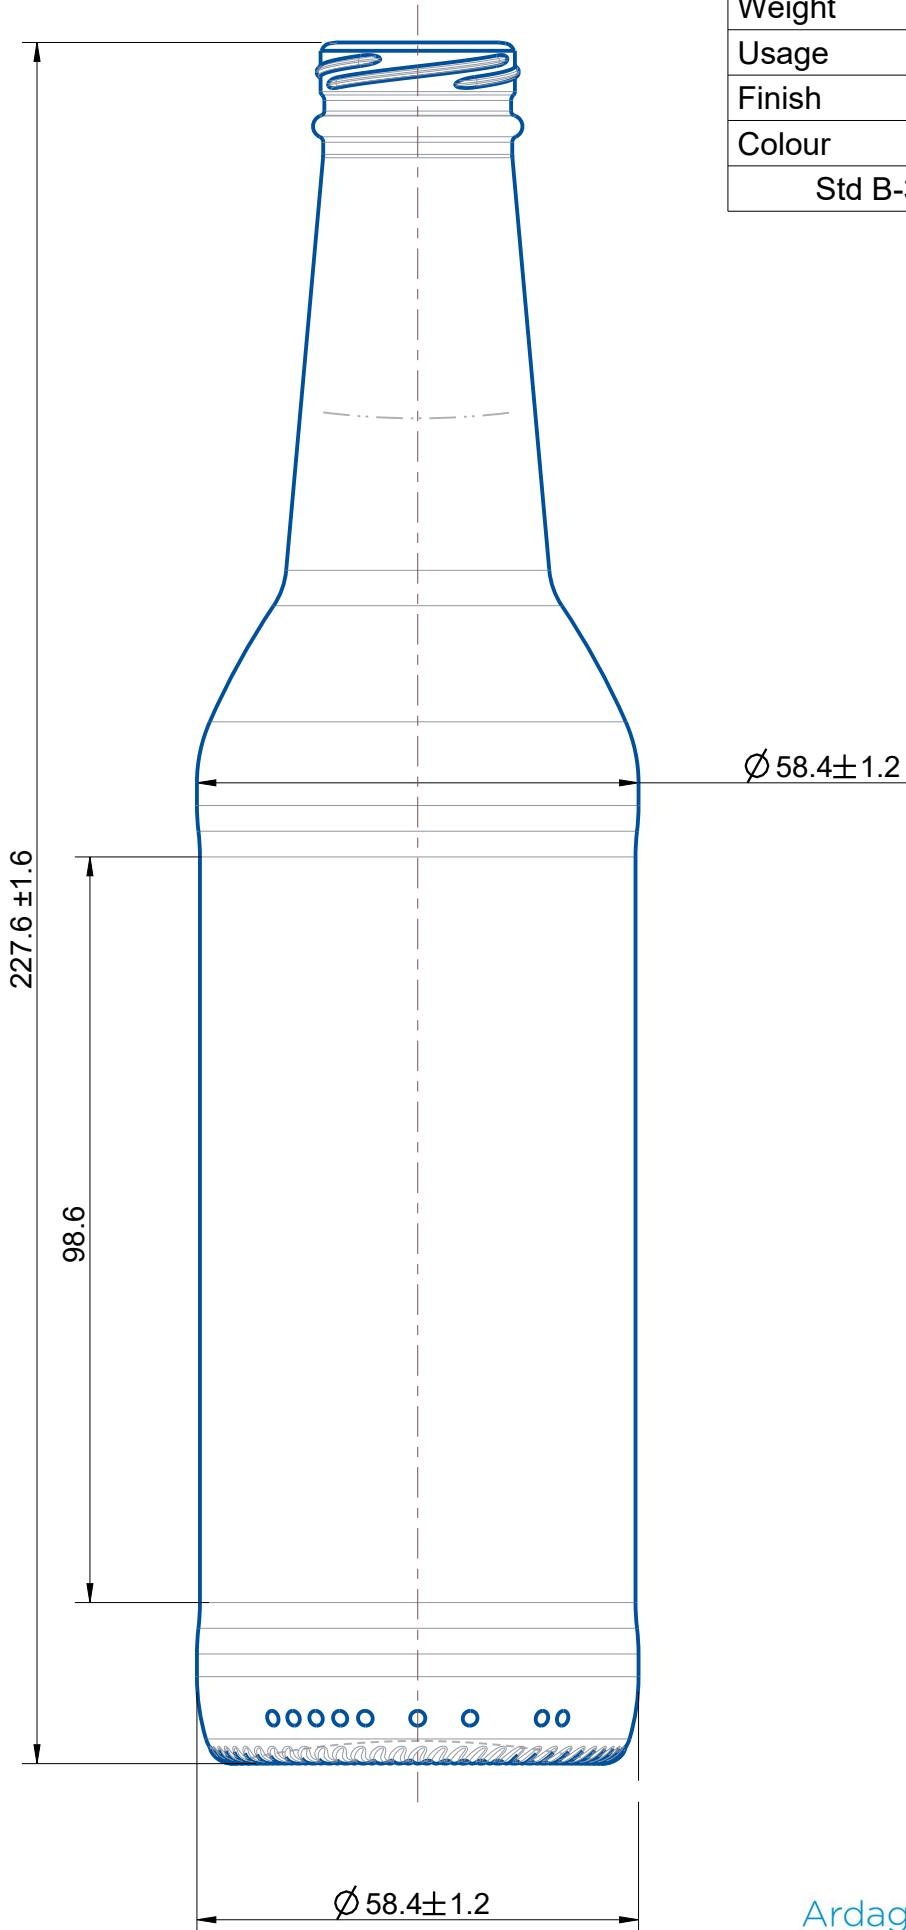

SCALE 1:1 (A4)

FRONT VIEW

| | |
|-----------------------------|---------------------|
| Container | 31006606 |
| Capacity | 330.0 ml |
| Brimful Capacity | 349.0 ml |
| Weight | ~ 210 g |
| Usage | NON RETURNABLE |
| Finish | 26H 126 Twist Crown |
| Colour | WHITE FLINT |
| Std B-330/17 1_330_C30_26TC | |