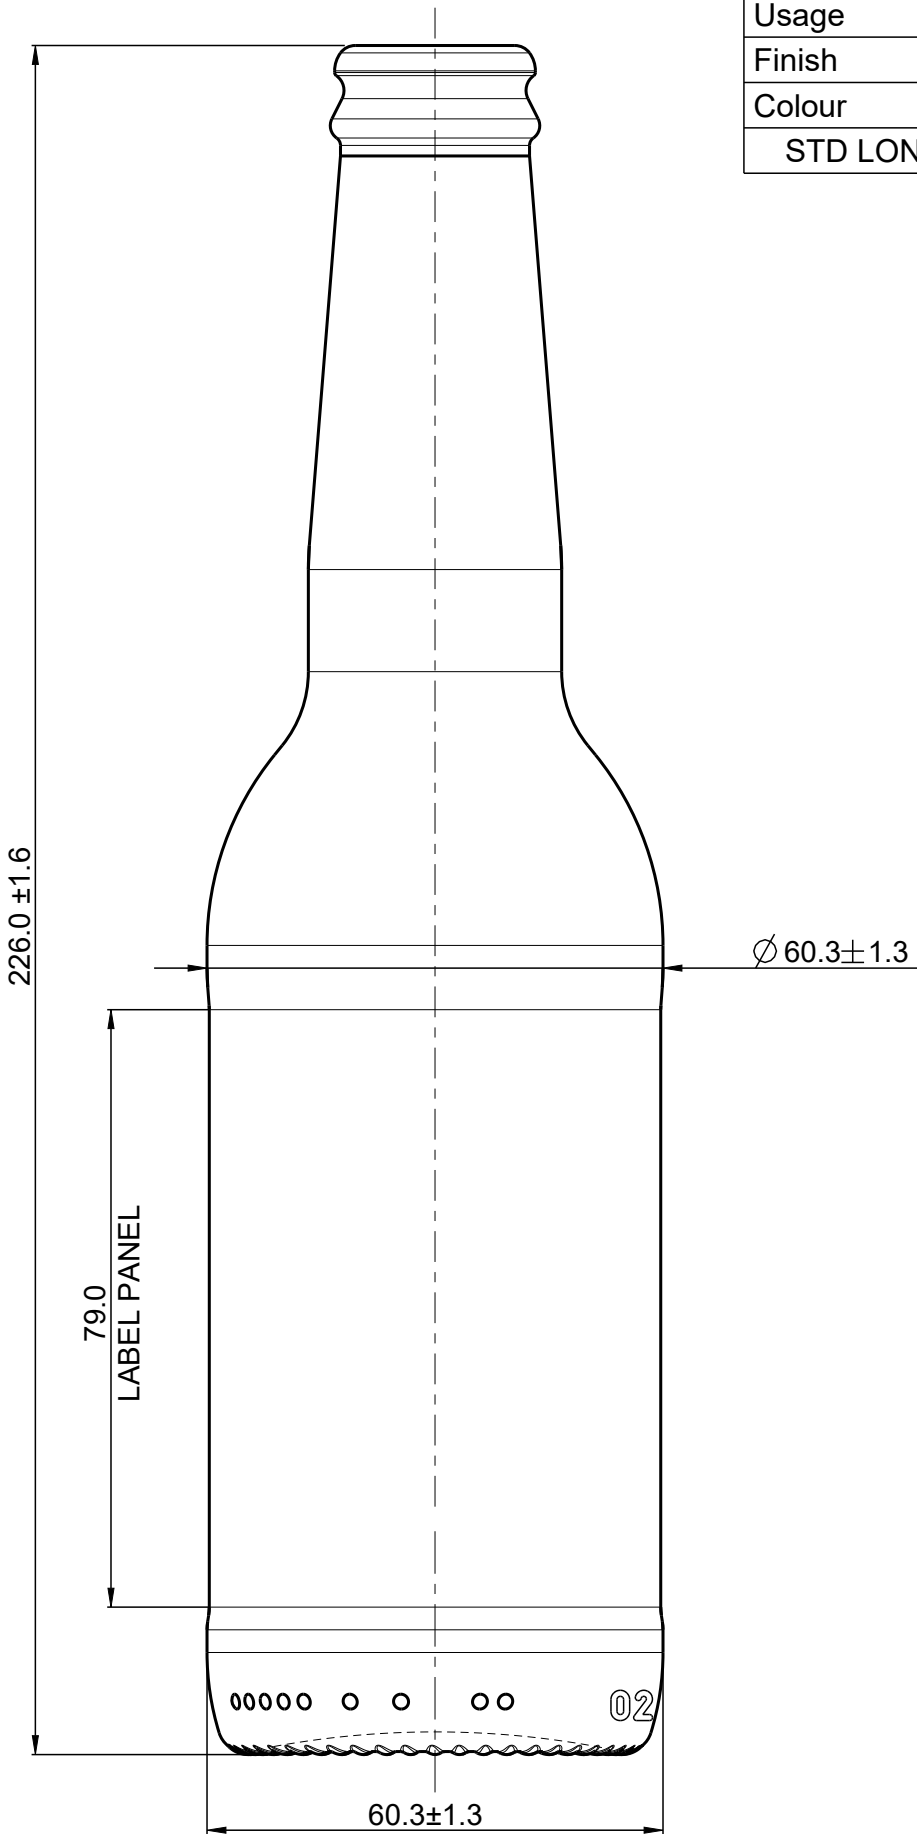

SCALE 1:1 (A4)

FRONT VIEW

Container	31006440
Capacity	330.0 ml
Brimful Capacity	347.0 ml
Weight	~ 190 g
Usage	NON RETURNABLE
Finish	26H 126 Crown Finish
Colour	White flint
STD LONGNECK LW_330_C30_26C1	